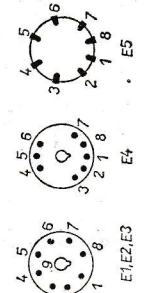

R	25, 34, 2, 24, 23,	1, 5,	10, 13, 27, 19, 15, 26,	10,	6,	9, 8, 7, 12, 18, 21, 14, 16, 11, 20, 22, 17,
C	3, 4, 5, 6, 40, 38,	7, 31,	33a, 12, 13, 14, 10, 39, 15, 16, 20, 17, 18,	42, 41, 19,	20,	36, 35, 21, 27, 22, 23, 28, 29,
L	1, 2, 4, 6, 3, 5, 7,	18, 19, 20, 20', 21,	22, 8, 10, 11, 9,	12, 13,	25,	30, 32,
					14, 15,	16, 17,

<https://teslaradio.webgarden.cz/>

ECH21 EM4 EBL21

ECH21

ECH21 AZ11

PATICE ELEKTRONEK

ROZSAHY	SPOJENÉ DOTEKY P1	SPOJENÉ DOTEKY P2
KV	3-5, 8-12, 15-17, 20-22-24	9-11,
SV	3-5,	15-17, 22-24,
DV		9-11,
Ω		4-6, 21-23,